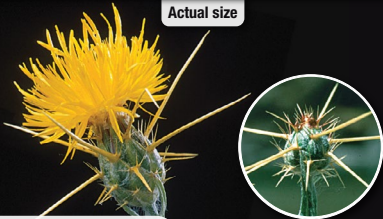

YELLOW STARThISTLE

Flowers in early summer to fall

Actual size

WHERE TO LOOK:

- Grasslands, rangelands
- Pastures, fields, croplands
- Dry, sunny, open sites
- Roadsides and disturbed areas

To report and learn more: canada.ca/StopInvasiveSpecies

Canadian Food
Inspection Agency

Agence canadienne
d'inspection des aliments

Canada

YELLOW STARHISTLE (*Centaurea solstitialis*)

**Lobed lower leaves
5-15 cm long**

Up to 2 m tall

Covered with fine white hair