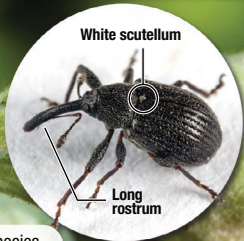

STRAWBERRY BLOSSOM WEEVIL

Hosts:

- Strawberry
- Blackberry
- Raspberry
- Rose

Actual
size

To report and learn more: canada.ca/StopInvasiveSpecies

Canadian Food
Inspection Agency

Agence canadienne
d'inspection des aliments

Canada

STRAWBERRY BLOSSOM WEEVIL (*Anthonomus rubi*)

Photo Credits: Warren H. L. Wong (UBC & AAFC), D. Holden (CFIA)

Larvae primarily develop inside flower buds