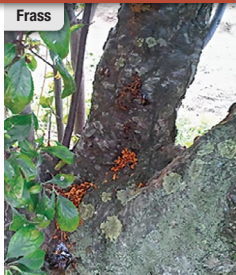

RED-NECKED LONGHORN BEETLE

Hosts:

- Cherry
- Plum
- Peach
- Apricot
- Poplar

To report and learn more:
canada.ca/StopInvasiveSpecies

Actual size

Canadian Food
Inspection Agency

Agence canadienne
d'inspection des aliments

Canada

RED-NECKED LONGHORN BEETLE (*Aromia bungii*)

Larval galleries

Frass

Photo Credits: D. Benchi, B. Espinosa, R. Griffo