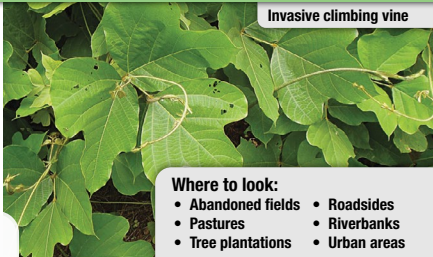

KUDZU

Infestation on tree

Invasive climbing vine

To report and learn more:
canada.ca/StopInvasiveSpecies

Where to look:

- Abandoned fields
- Pastures
- Tree plantations
- Roadsides
- Riverbanks
- Urban areas

Canadian Food
Inspection Agency

Agence canadienne
d'inspection des aliments

Canada

KUDZU (*Pueraria montana*)

Lobed leaves with 3 leaflets
(each 7-20 cm long)

Flowers mid-late summer

Hairy young twining stems