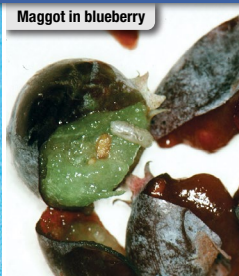

BLUEBERRY MAGGOT

Maggot

Adult fly

Hosts:

- Blueberry
- Huckleberry

Actual
size

To report and learn more: canada.ca/StopInvasiveSpecies

Canadian Food
Inspection Agency

Agence canadienne
d'inspection des aliments

Canada

BLUEBERRY MAGGOT (*Rhagoletis mendax*)

Maggot in blueberry

Blueberry with exit hole

Maggot in blueberry

Photo Credits: Joseph Moisan-De Serres (MAPAQ), Pierre Lemoyne (AAFC), Jerry A. Payne (USDA-ARS)