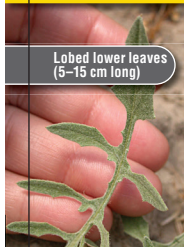

To report suspect specimens, visit:
www.inspection.gc.ca/pests

Canadian Food
Inspection Agency

Agence canadienne
d'inspection des aliments

Canada

YELLOW STARHISTLE *(Centaurea solstitialis)*

Lobed lower leaves
(5–15 cm long)

Up to 2 m tall

Covered with
fine white hairs

Narrow upper leaves

Winged stems

© 2016 Her Majesty the Queen in Right of Canada | Aussi disponible en français | Use without permission is prohibited | Photo Credits: S. Dewey (Utah State University), M. Harte (Bugwood.org), P. Greb, C. Turner (USDA ARS)
Report ALL Sightings: www.inspection.gc.ca/pests