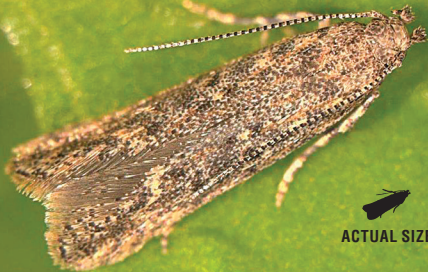

# TOMATO LEAF MINER

ACTUAL SIZE

Canadian Food  
Inspection Agency

Agence canadienne  
d'inspection des aliments

Canada

## **TOMATO LEAF MINER** *(Tuta absoluta)*

Leaf Mines

Tomato Mines

Stem Mines

Have you seen these signs  
of damage on tomato?

© 2015 Her Majesty the Queen in Right of Canada | Aussi disponible en français  
Use without permission is prohibited | Photo Credits: M. van der Straten, A. Minuto, J.M. Cobos Suarez (EPPO)  
For suspect specimens, visit [www.inspection.gc.ca/pests](http://www.inspection.gc.ca/pests)