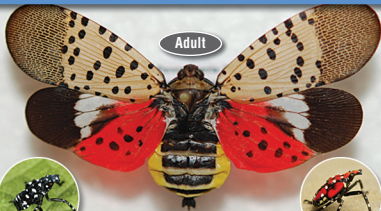

Nymph

Nymph

Canadian Food
Inspection Agency

Agence canadienne
d'inspection des aliments

Canada

SPOTTED LANTERNFLY (*Lycorma delicatula*)

Adult