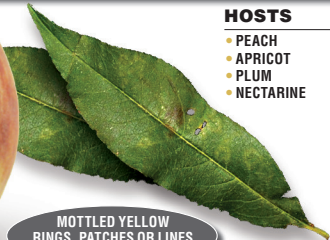

Canadian Food
Inspection Agency

Agence canadienne
d'inspection des aliments

Canada

PLUM POX VIRUS

HOSTS

- PEACH
- APRICOT
- PLUM
- NECTARINE

MOTTLED YELLOW
RINGS, PATCHES OR LINES
ON FRUIT

Canadian Food
Inspection Agency

Agence canadienne
d'inspection des aliments

Canada

PLUM POX VIRUS

Report Sightings
Outside of Regulated Area:
www.inspection.gc.ca

**YELLOW SPOTS OR
RINGS ON LEAVES**

© 2014 Her Majesty the Queen in Right of Canada | Photo Credits: CFIA
Aussi disponible en français | Use without permission is prohibited