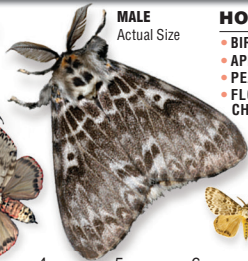

Canadian Food
Inspection Agency

Agence canadienne
d'inspection des aliments

Canada

PINK GYPSY MOTH

FEMALE

Actual Size

Wingspan
80 mm

MALE

Actual Size

Wingspan
45 mm

HOSTS

- BIRCH • OAK
- APPLE • SUMAC
- PEAR • CHESTNUT
- FLOWERING
CHERRY

Canadian Food
Inspection Agency

Agence canadienne
d'inspection des aliments

Canada

PINK GYPSY MOTH *(Lymantria mathura)*