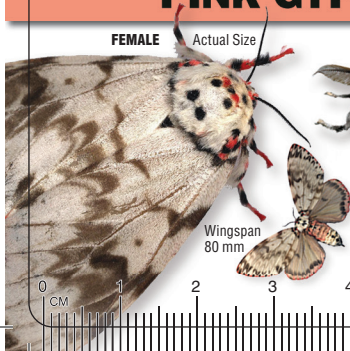

Canadian Food
Inspection Agency

Agence canadienne
d'inspection des aliments

Canada

PINK GYPSY MOTH

FEMALE

Actual Size

Wingspan
80 mm

MALE

Actual Size

Wingspan
45 mm

HOSTS

- BIRCH • OAK
- APPLE • SUMAC
- PEAR • CHESTNUT
- FLOWERING
CHERRY

Canadian Food
Inspection Agency

Agence canadienne
d'inspection des aliments

Canada

PINK GYPSY MOTH *(Lymantria mathura)*