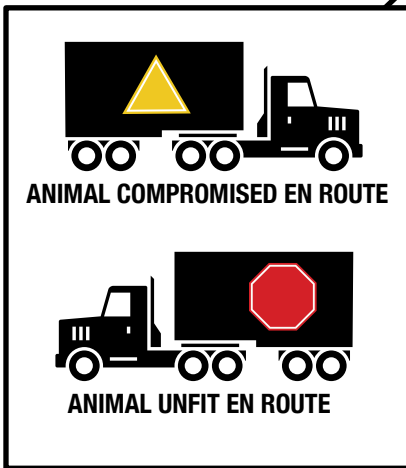

CHECK ANIMALS BEFORE TRANSPORT

Must be isolated in transport, loaded alone without negotiating ramps. Measures must be taken to prevent unnecessary suffering and must not go to an assembly centre.

Under the advice of a veterinarian and to receive veterinary care only

NO

YES

Humanely kill on truck or nearest place the animals can receive care, or be humanely killed.

Nearest place the animal can receive care or be humanely killed.

The nearest place could include an assembly centre for these animals.