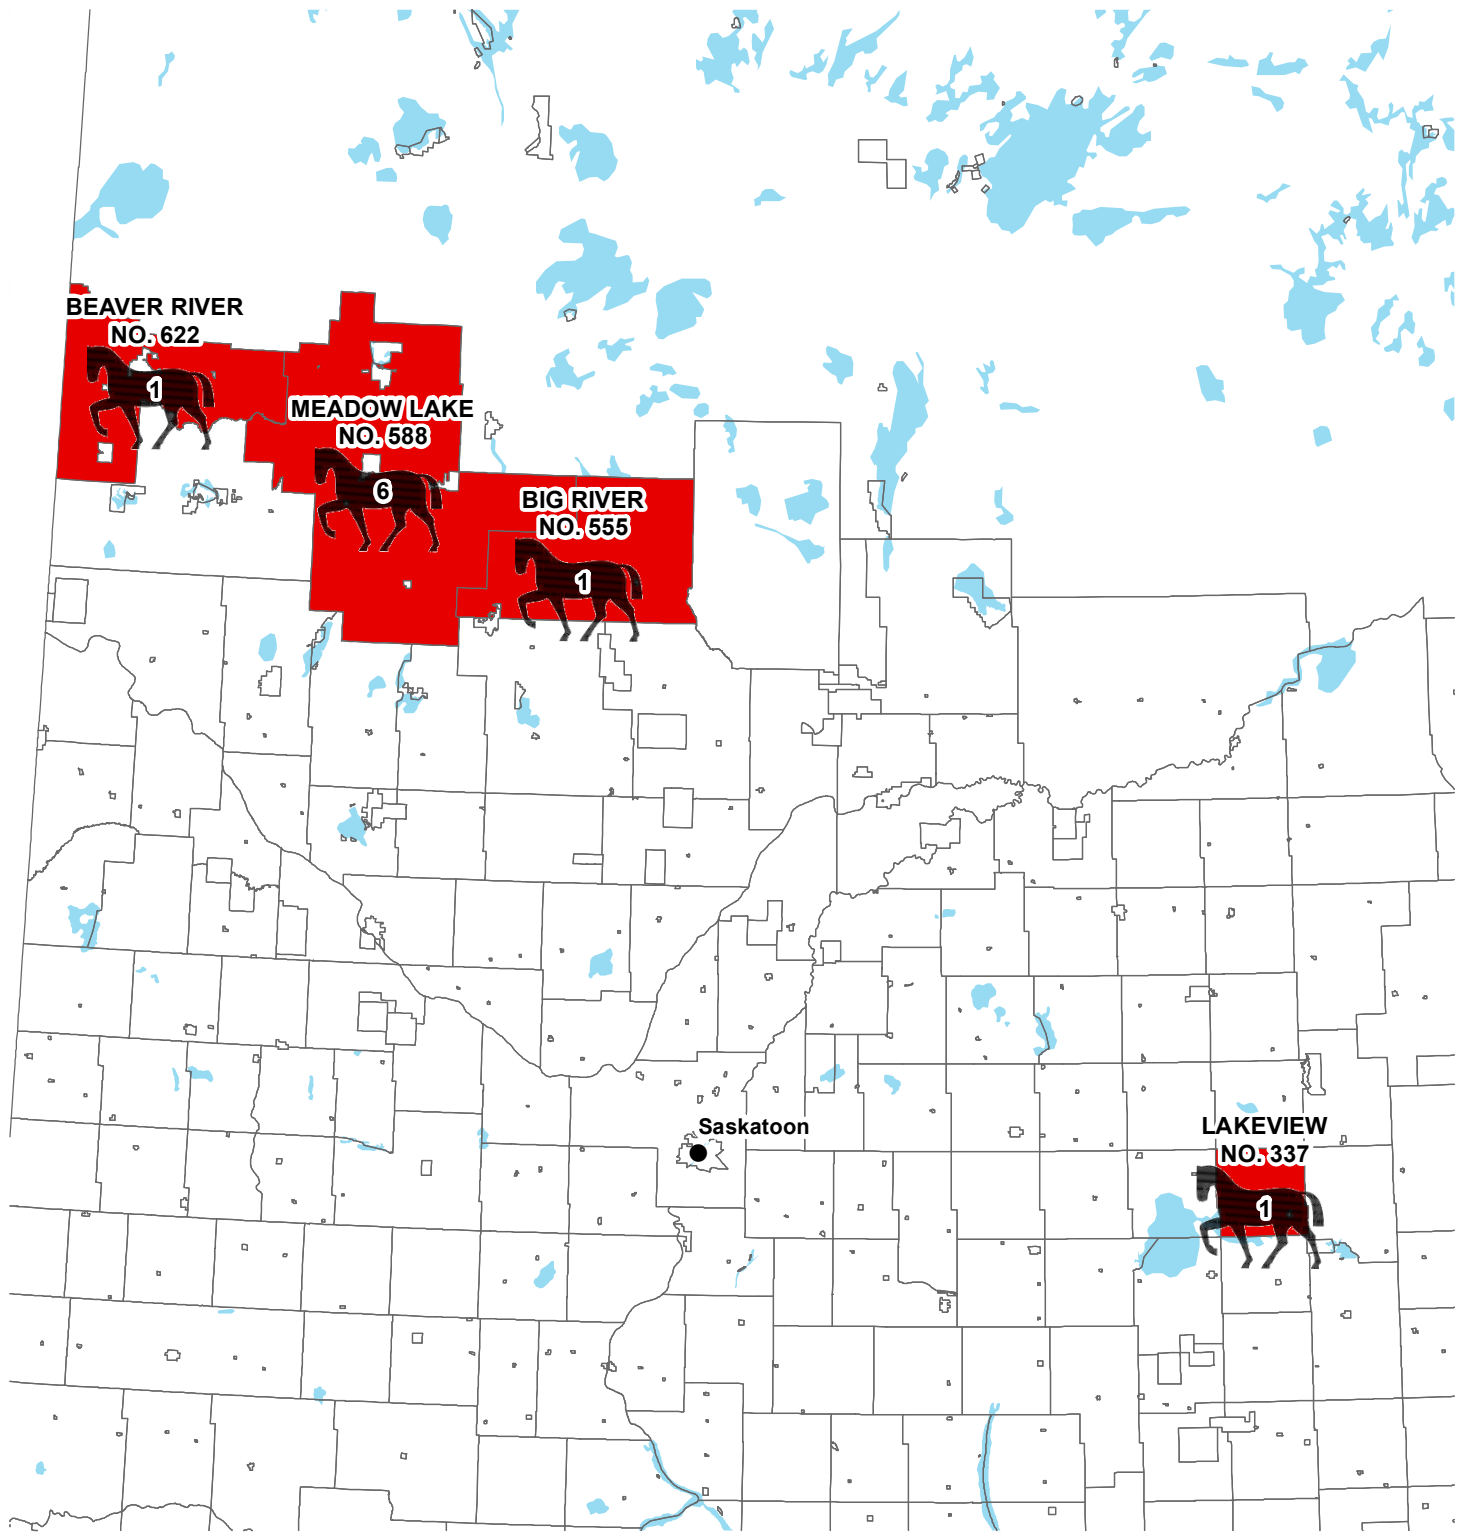

EQUINE INFECTIOUS ANEMIA 2019 SASKATCHEWAN

Area with one or more affected premises

Horse icon represents number of positive animals