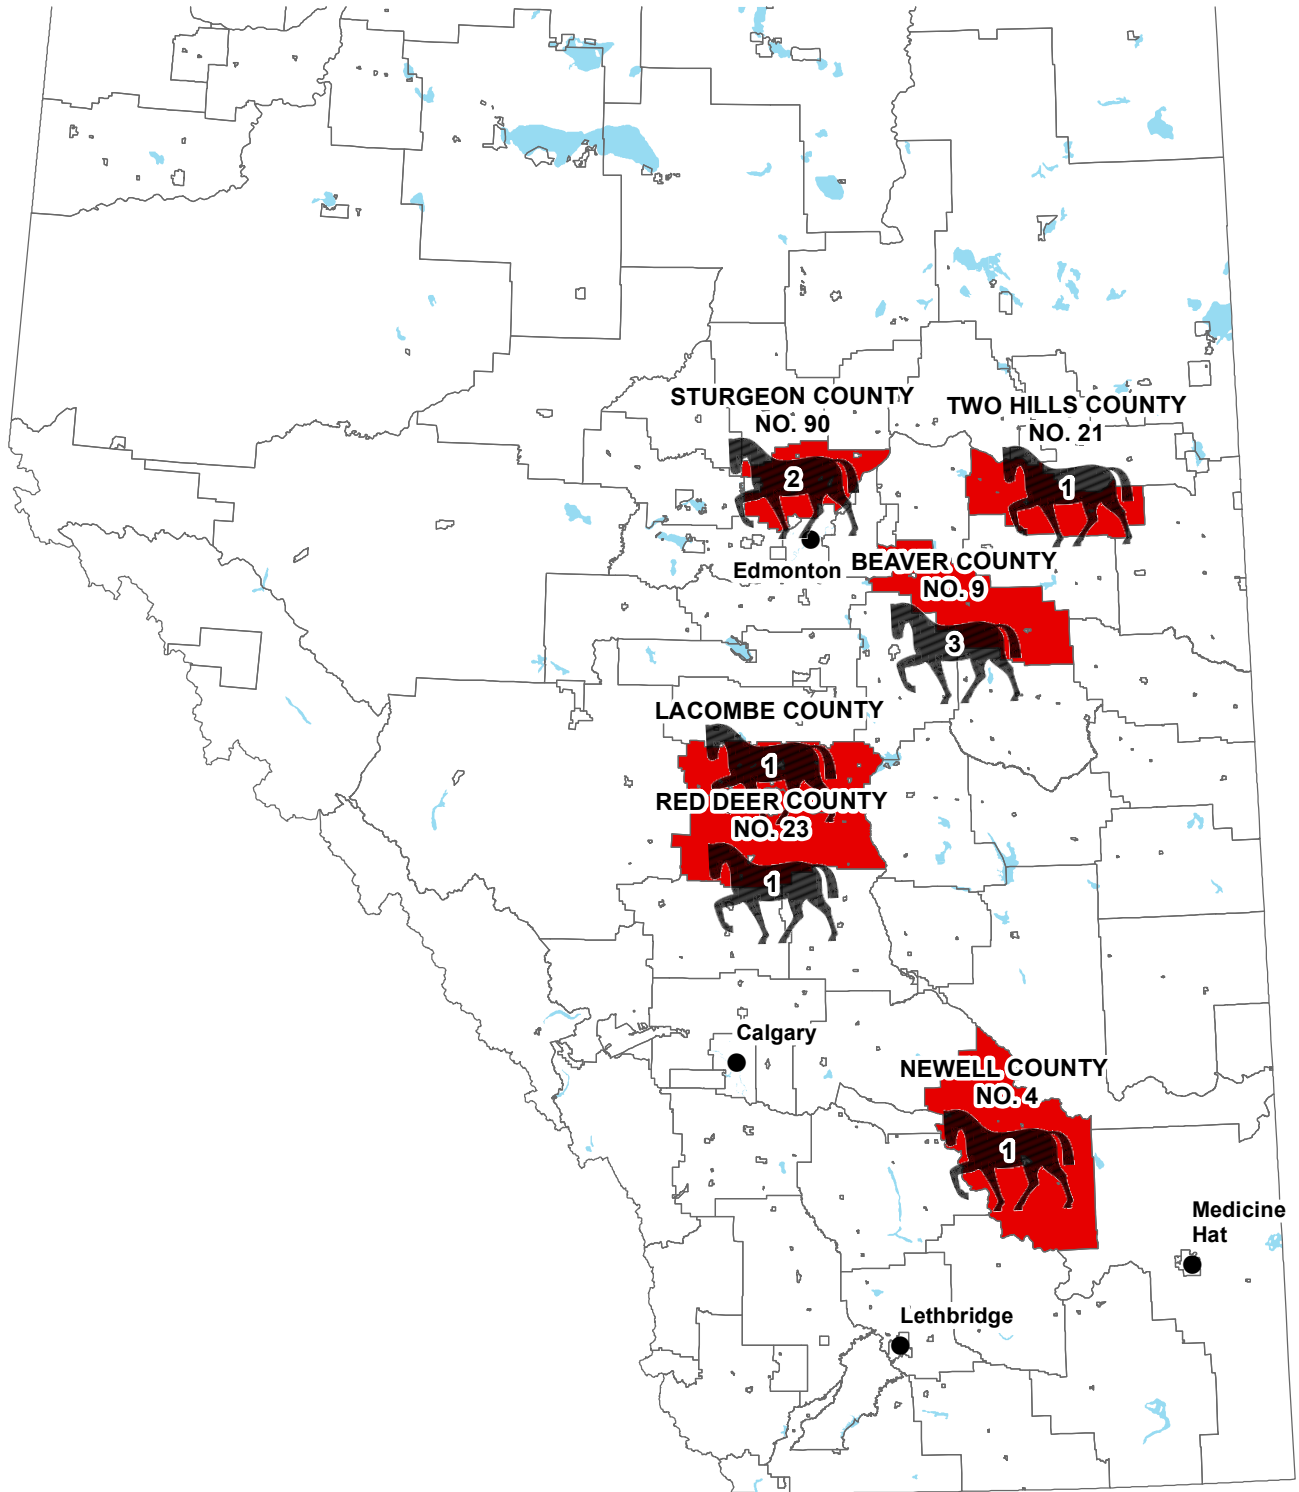

EQUINE INFECTIOUS ANEMIA 2017 ALBERTA

Area with one or more affected premises

Horse icon represents number of positive animals